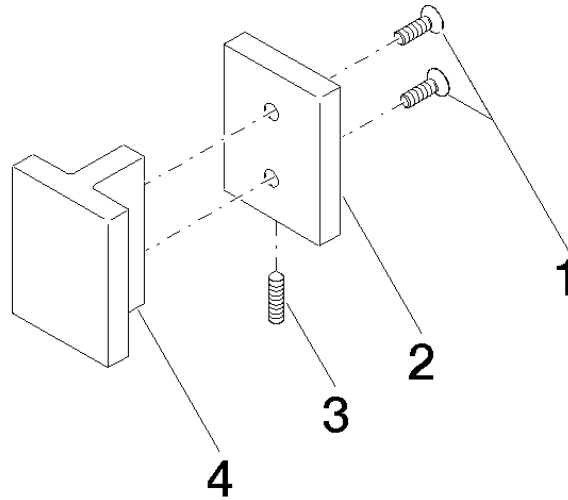

Door handle - Matte Black

11 000 980

	Matte Black	11 000 980-33
	Chrome	11 000 980-00
	Brushed Platinum	11 000 980-06

Required miscellaneous

Attachment set for towel bar/tumbler mounting on one side 12 350 970 90

-
- for installation on glass tiles

Required miscellaneous

Attachment set for towel bar/tumbler mounting on two sides - 12 351 970 90

Door handle - Matte Black

11 000 980

mm [inches]

Door handle - Matte Black

11 000 980

Spare parts list

No.	Item Number	Name	Quantity used	Delivery time
1	09 30 30 170 90	screw	2	2
2	08 17 98 557-33	cover	1	30
3	04 31 11 113 00 90	pin	1	2
4	08 17 98 558-33	handle	1	30